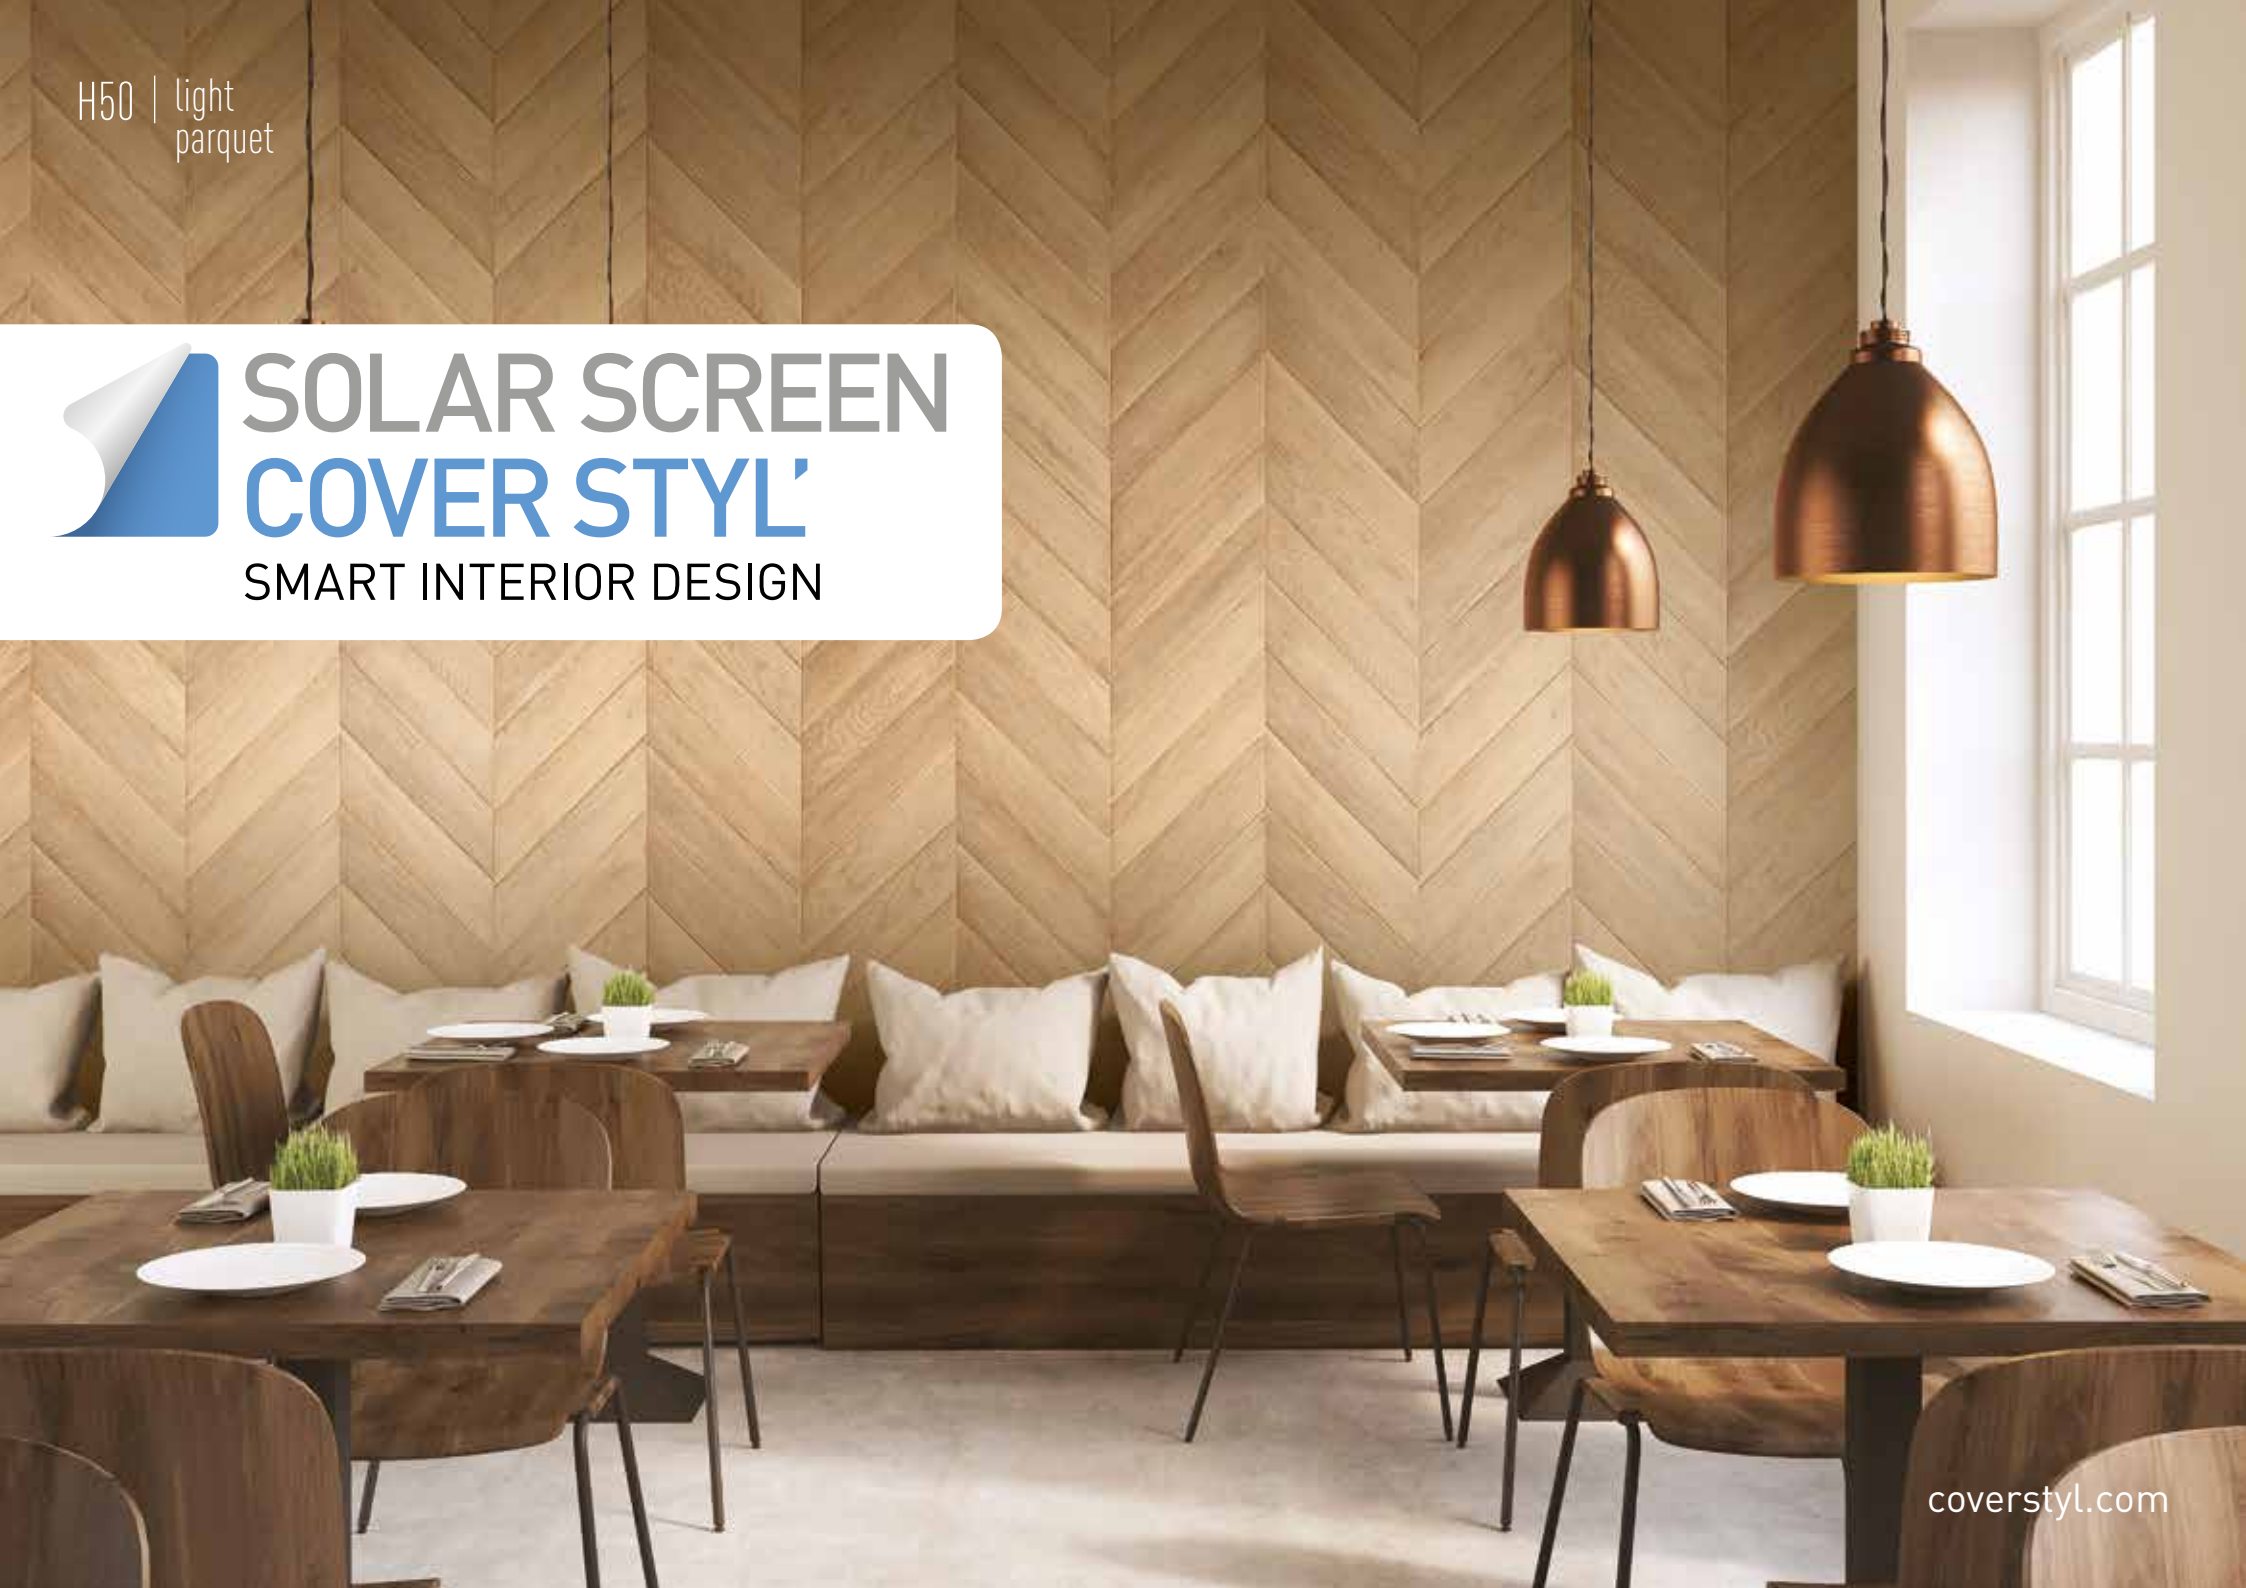

# SOLAR SCREEN COVER STYL'

SMART INTERIOR DESIGN